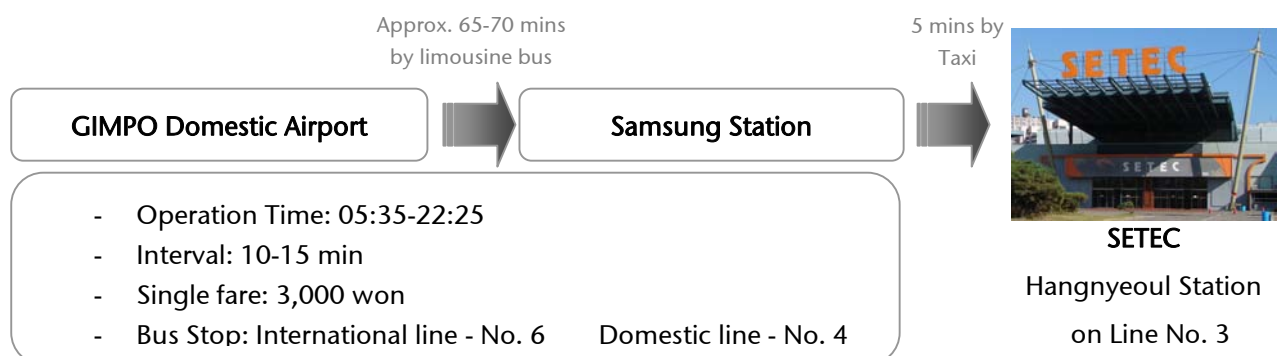

- Limousine Bus No. 6000(Please refer to <http://www.airportlimousine.co.kr/route/route01.htm>)

**(3) GIMPO Domestic Airport → SETEC**

- KCAT Limousine Bus ( Please refer to <http://www.kcat.co.kr>)

- Limousine Bus No. 6000(Please refer to <http://www.airportlimousine.co.kr/route/route01.htm>)