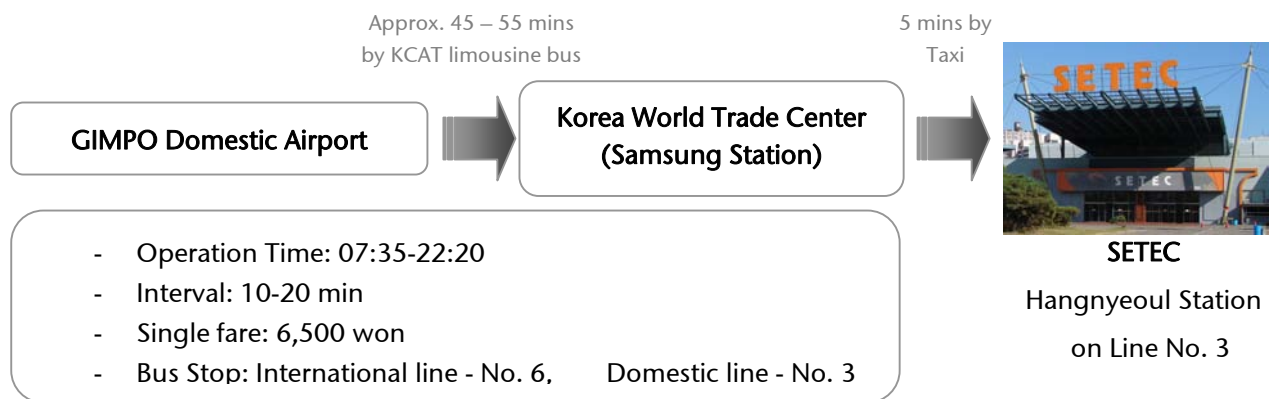

(2) Incheon Int'l Airport → SETEC

- KCAT Limousine Bus ( Please refer to <http://www.kcat.co.kr>)

Approx. 66 – 80 mins  
by KCAT limousine bus

5 mins by  
Taxi

SETEC

Hangnyeoul Station  
on Line No. 3

- Operation Time: 05:30-22:30
- Interval: 10-15 min
- Single fare: 14,000 won
- Bus Stop: 4A, 10B

- Limousine Bus No. 6000(Please refer to <http://www.airportlimousine.co.kr/route/route01.htm>)

**(3) GIMPO Domestic Airport → SETEC**

- KCAT Limousine Bus ( Please refer to <http://www.kcat.co.kr>)

- Limousine Bus No. 6000(Please refer to <http://www.airportlimousine.co.kr/route/route01.htm>)