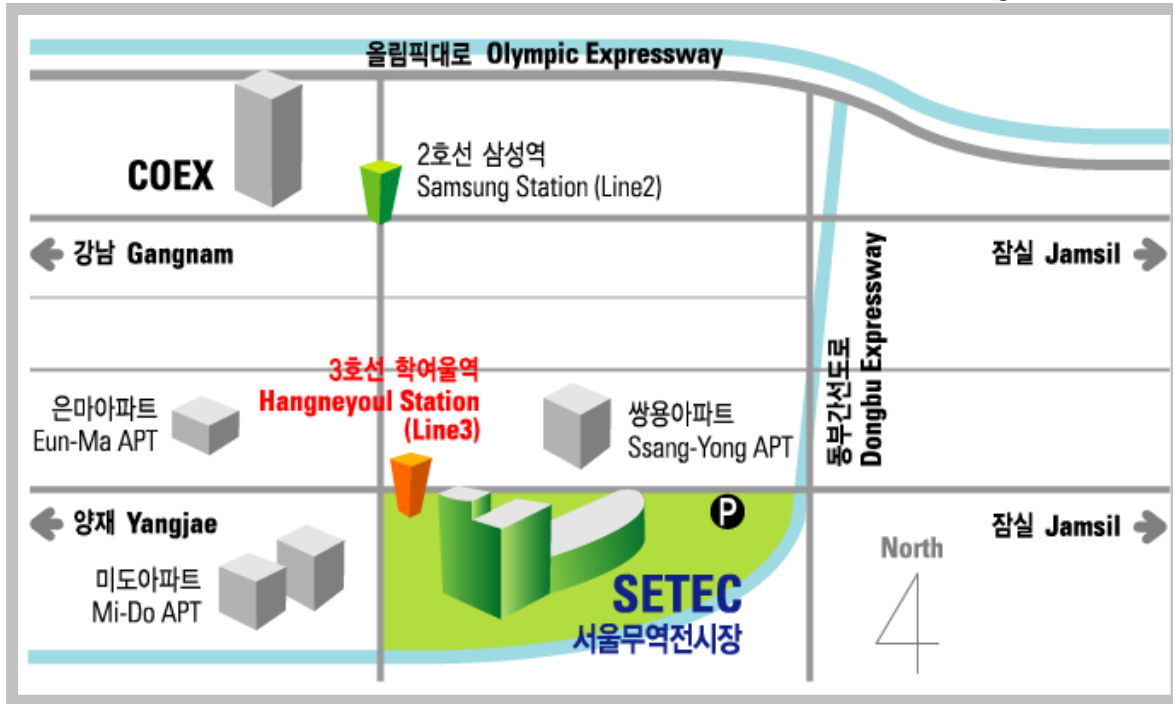

■ ACCESS TO FAIR VENUE

Seoul Trade Exhibition & Convention(SETEC)

514, Daechi-dong, Gangnam-gu, Seoul, Korea

Tel: +82. 2. 2222. 3811 Fax: +82.2. 2222. 3820 Website: www.setec.or.kr/eng

Transportation

(1) The City → SETEC

- **Subway:** Get off at Hangnyeoul Station on Line No. 3
- **Bus**
  - ▶ Green Bus - Daechi Ssangyong APT getting off: Bus no. 4419  
Eunma APT getting off: Bus no. 4412, 4312
  - ▶ Blue Bus - Daechi Eunma APT getting off: Bus no. 401, 402
  - ▶ Village Bus - Daechi Ssangyong APT getting off: Gangnam01  
Daechi Eumna APT getting off: Gangnam06

(2) Incheon Int'l Airport → SETEC

- KCAT Limousine Bus ( Please refer to <http://www.kcat.co.kr>)

Approx. 66 – 80 mins  
by KCAT limousine bus

5 mins by  
Taxi

SETEC

Hangnyeoul Station  
on Line No. 3

- Operation Time: 05:30-22:30
- Interval: 10-15 min
- Single fare: 14,000 won
- Bus Stop: 4A, 10B

## ■ HOTEL INFORMATION AROUND FAIR VENUE

Class	Hotel	Travelling Time by car	Telephone	Address	Website
SDL	Grand Inter-Continental Seoul	5 min	+82-2-555-5656	159-8, Samseong-dong, Gangnam-gu, Seoul	www.seoul.intercontinental.com
	COEX Inter-Continental	5 min	+82-2-3452-2500	159, Samseong-dong, Gangnam-gu, Seoul	www.seoul.intercontinental.com
	Renaissance Seoul	15 min	+82-2-555-0501	676, Yeoksam-dong, Gangnam-gu, Seoul	www.marriott.com
	Lotte Hotel World	15 min	+82-2-419-7000	40-1, Jamsil-dong, Songpa-gu, Seoul	www.lottehotel.co.kr/english
DLX	Ellui Hotel	15 min	+82-2-514-3535	129, Cheongdam-dong, Gangnam-gu, Seoul	www.ellui.com/english
	Ramada Seoul	15 min	+82-2-6202-2000	112-5, Samseong-dong, Gangnam-gu, Seoul	www.ramadaseoul.co.kr/eng
	Hotel Riviera	15 min	+82-2-541-3111	53-7, Cheongdam-dong, Gangnam-gu, Seoul	www.hotelriviera.co.kr
1st	Hotel Sunshine	15 min	+ 82-2-541-1818	587-1, Sinsa-dong, Gangnam-gu, Seoul	www.hotelsunshine.co.kr
3rd	Hawaii Hotel	10 min	+82-2-547-9663	77-9 Samsung-dong, Gangnam-gu, Seoul, Korea	www.hotelhawaii.co.kr