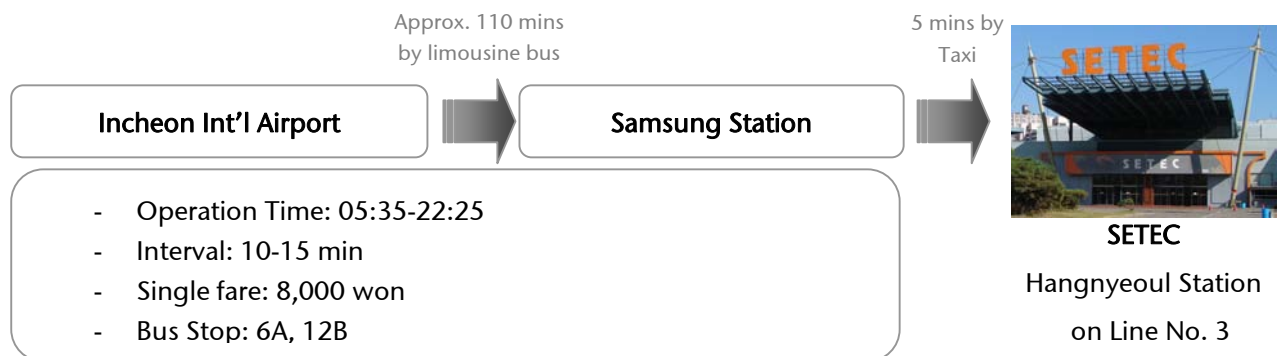

- Limousine Bus No. 6000(Please refer to <http://www.airportlimousine.co.kr/route/route01.htm>)